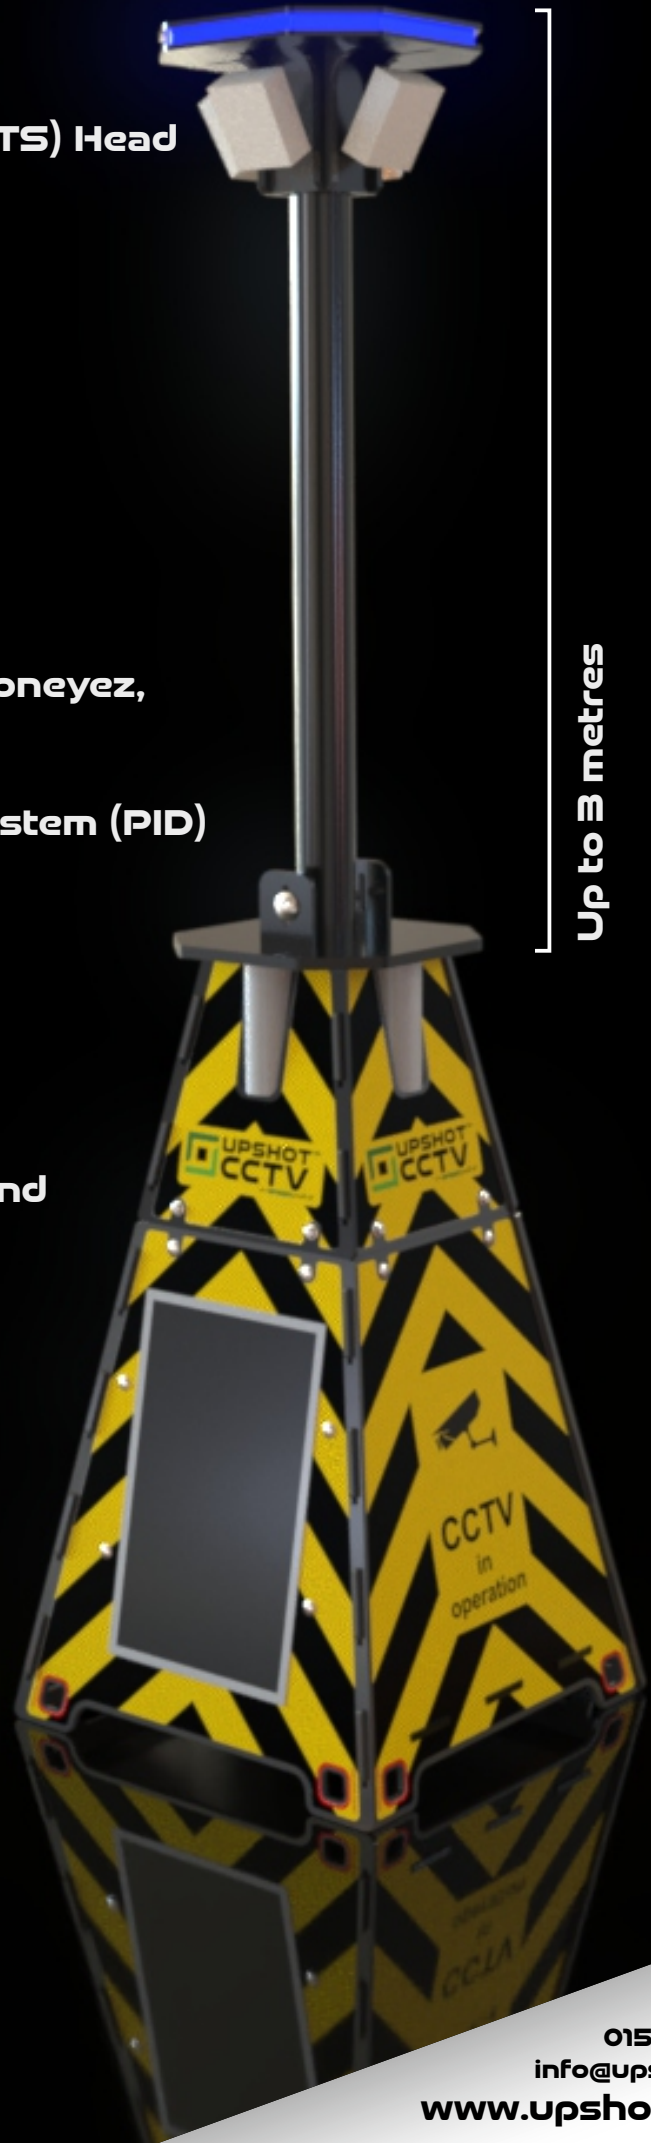

Built to Suite (BTS) Head

**Head compatible with Ajax, Reconeyez,
Vidofied, and all CCTV cameras**

Perimeter Intruder Detection System (PID)

Configurable solar options

Custom branding

Lighting options

**Flat-pack for compact storage and
easy transport**

Anchor points

**Locking and removable top
camera section**

UV stabilised robust plastic

Quick and easy deployment

1.2m height

Up to 3 metres

Rex 700

Patent Pending Upshot UK Ltd